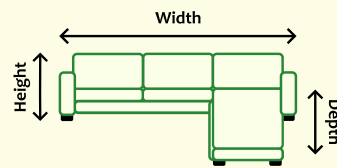

## CONFIGURATIONS

Size	Dimensions (mm)		
	Height	Width	Depth
Chair	650	800	800

## MEASUREMENTS