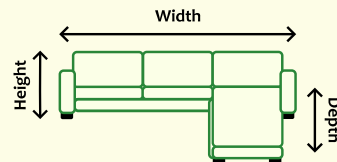

CONFIGURATIONS

Size	Dimensions (mm)		
	Height	Width	Depth
4 Seater	920	2460	1000
3.5 Seater	920	1950	1000
3 Seater	920	1760	1000
Chair	920	1030	1000

MEASUREMENTS

WARRANTY INFORMATION

Full Manufacturer's Warranty